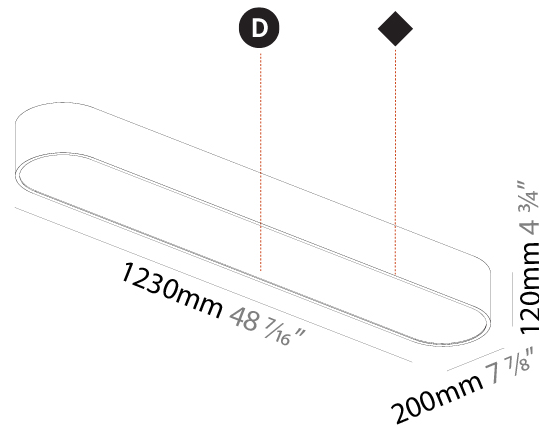

1. To build a product code in our configurator select the specify button on the base model # product page
2. To build a manual product code on this datasheet choose from the options listed below in blue font and add the suffix to the base model #

GENERAL

Series: Smoothy
Subseries: Smoothline
Brand: Prolicht
Division: Architectural
Mounting Type: Surface
Mounting Location: Ceiling
Subcategory: Ambient

PHYSICAL

Shape: Oval
Length (mm): 1230
Length (in): 48 7/16
Width (mm): 200
Width (in): 7 7/8
Height (mm): 120
Height (in): 4 3/4
Light Distribution: Direct
Diffuser: PMMA - Opal or Micro-Prism
Fixture Finish: SSR / BKV / CWI / CRY / HAB / UFT / ITA / RUA / FTG / MYG / LOD / PUS / FRO / FUP / KIA / POP / BLS / SPG / MEY / GOH / GUM / CHC / COM / ABZ / JAG / OBR / MOS / ROR
Fixture Material: Extruded Aluminum / Steel

ELECTRICAL

Lamp Type: LED (Zhaga Standard)
Input Wattage (W): 42
Total Output Wattage (W): 36
Dimming: Tri-Mode (Non-Dimming and Phase Dimming (120Vac only) and 0-10V Dimming)
Driver Included: Yes
Driver Location: Integrated
Driver Type: Constant Current - Universal
Driver Class: Class 1
Input Voltage (V): 120 - 277
Constant Current (MA): 500

LED

Color Temperature (°K): 3000 / 3500 / 4000
Max. Delivered Lumen (lm): 2920 / 3146 / 3210
CRI: >80 CRI
Lamp Life (hrs): 50000

OPTICAL

RATINGS AND CERTIFICATIONS

Certified By: Certified for North American Standards
IP rating: IP20