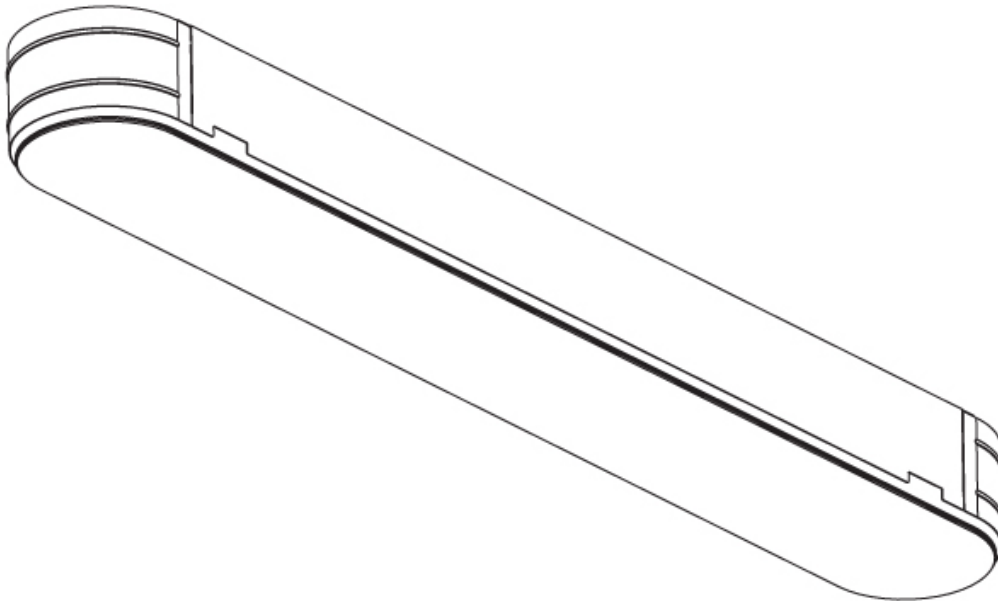

SMOOTHLINE TRIMLESS

A37520-

PROJECT	_____
TYPE	_____
SPECIFIER	_____
QUANTITY	_____
DATE	_____