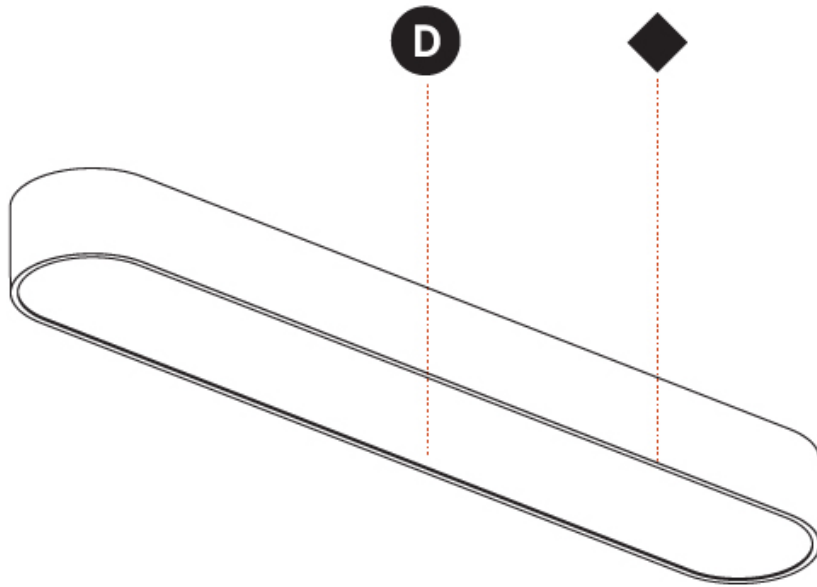

SMOOTHLINE SURFACE

A32970-

PROJECT	_____
TYPE	_____
SPECIFIER	_____
QUANTITY	_____
DATE	_____